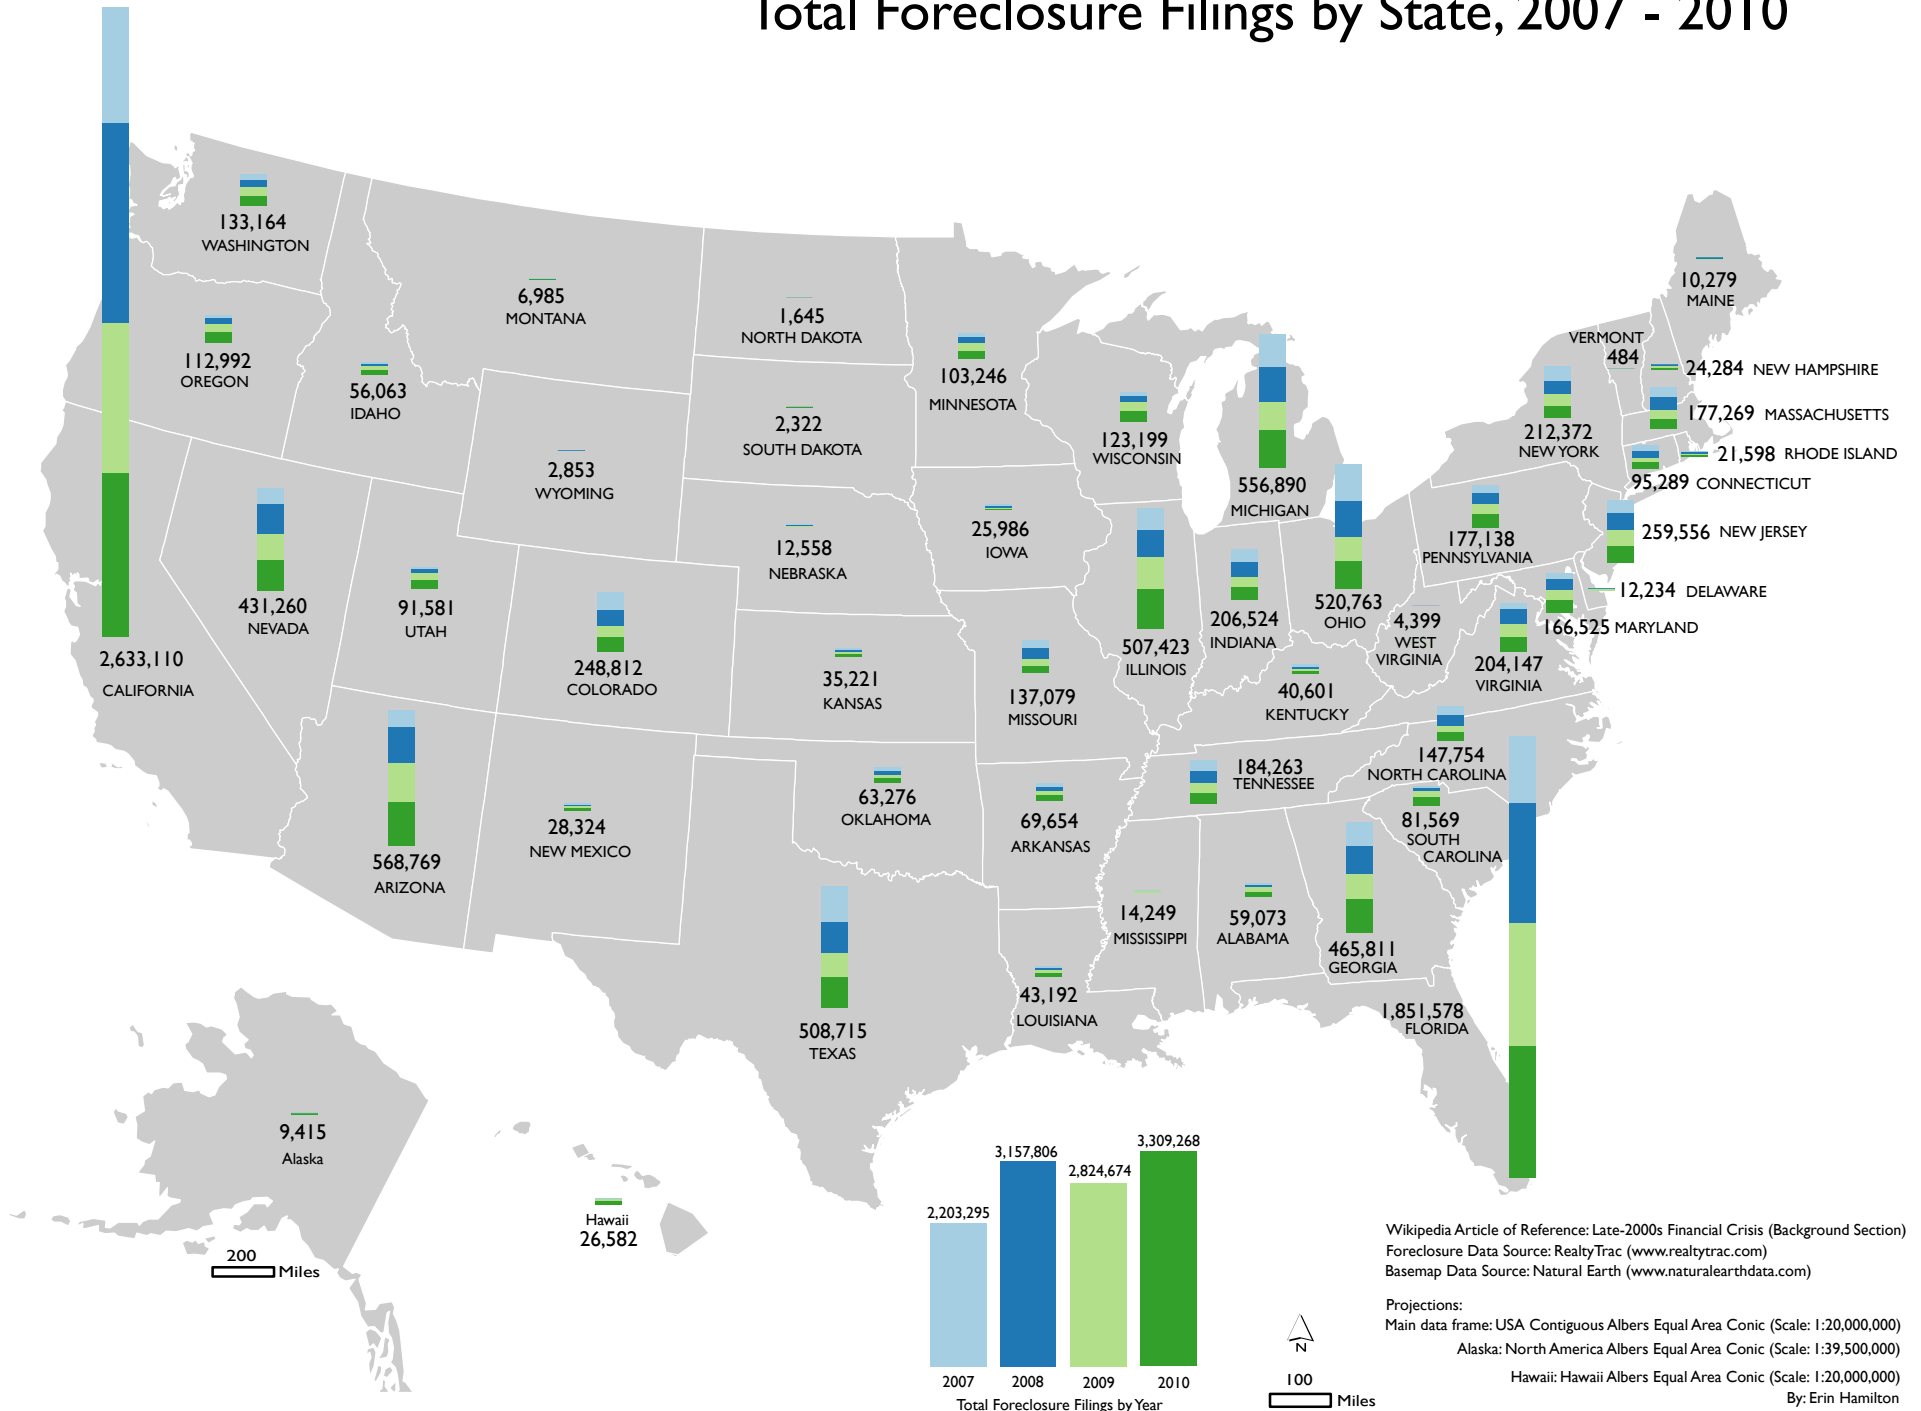

Total Foreclosure Filings by State, 2007 - 2010

Wikipedia Article of Reference: Late-2000s Financial Crisis (Background Section)
 Foreclosure Data Source: RealtyTrac (www.realtytrac.com)
 Basemap Data Source: Natural Earth (www.naturalearthdata.com)

Projections:
 Main data frame: USA Contiguous Albers Equal Area Conic (Scale: 1:20,000,000)
 Alaska: North America Albers Equal Area Conic (Scale: 1:39,500,000)

Hawaii: Hawaii Albers Equal Area Conic (Scale: 1:20,000,000)